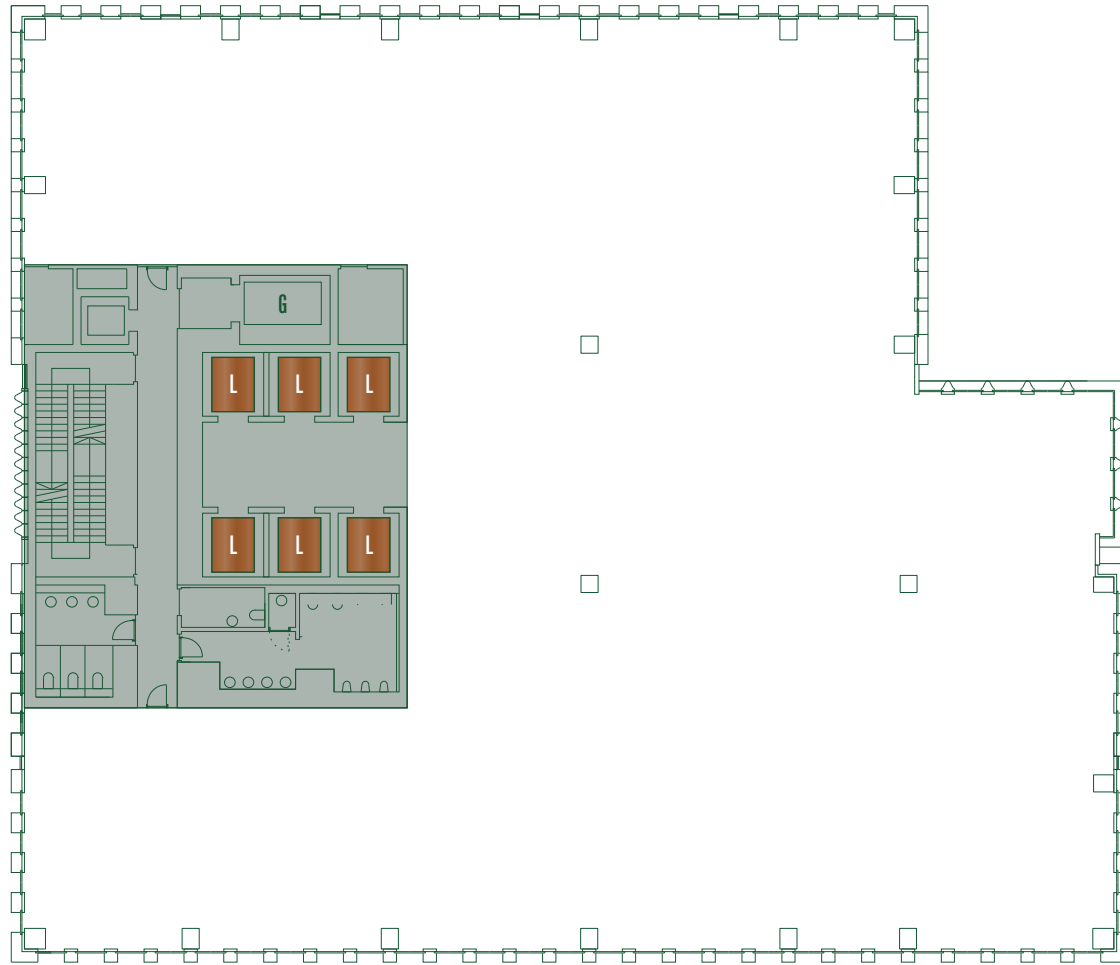

# 2

LONDON WALL PLACE

## LEVELS 2-9 TYPICAL FLOORPLAN

### KEY

Core Lifts G Goods lift