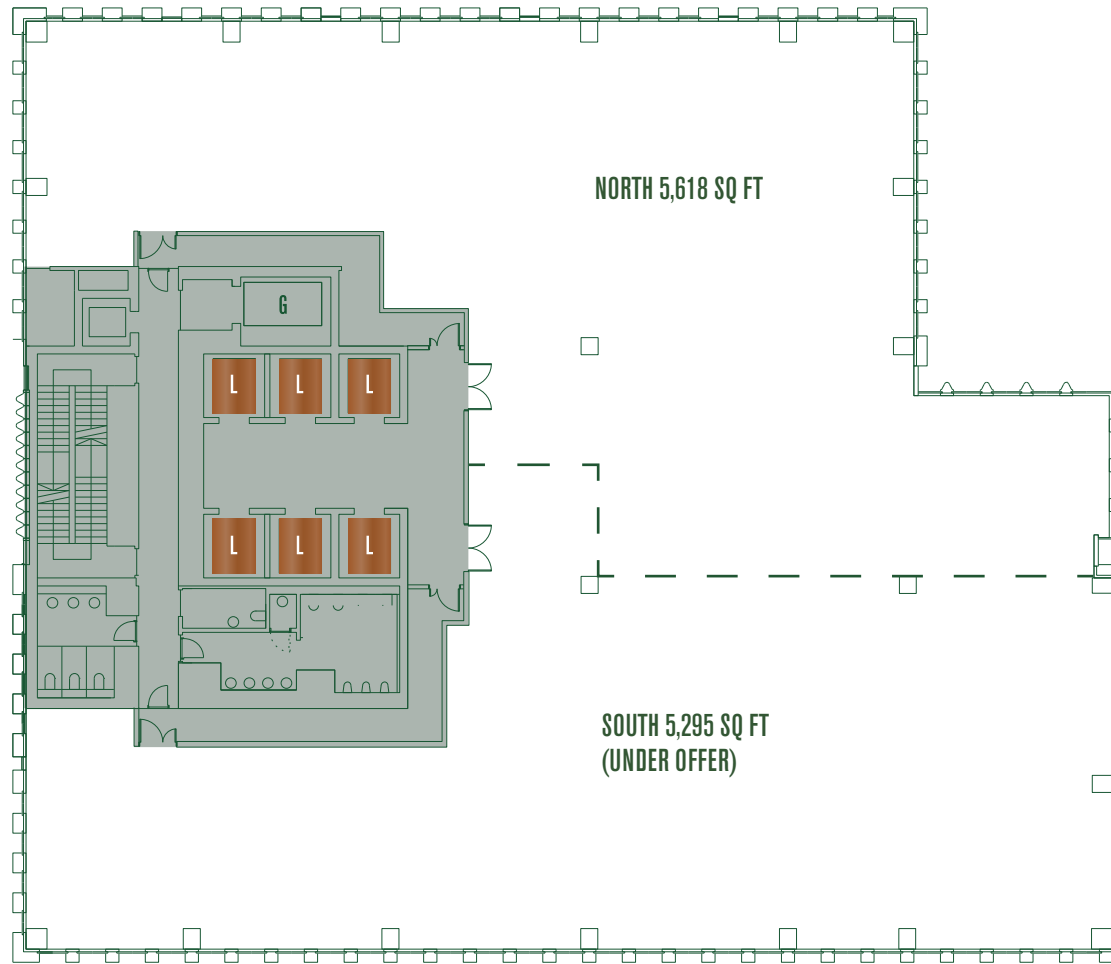

2

LONDON WALL PLACE

LEVEL 4

KEY

- Core
- Lifts
- Goods lift